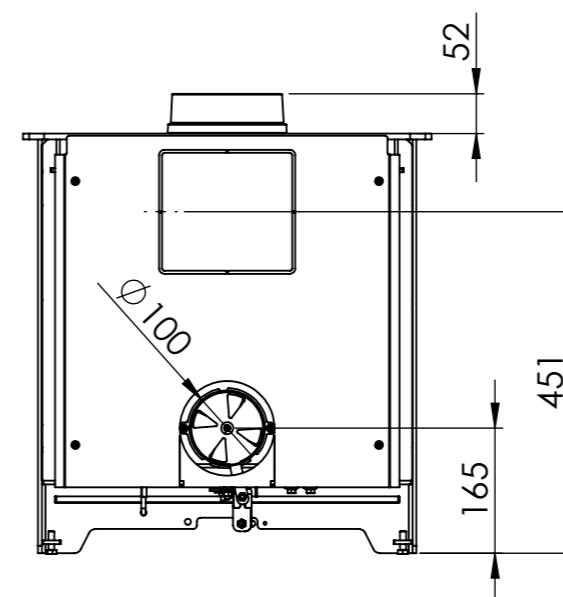

Serie	Inspire
Description	Inspire 45

* 150 mm with insulation/ shielding of the flue gas connector