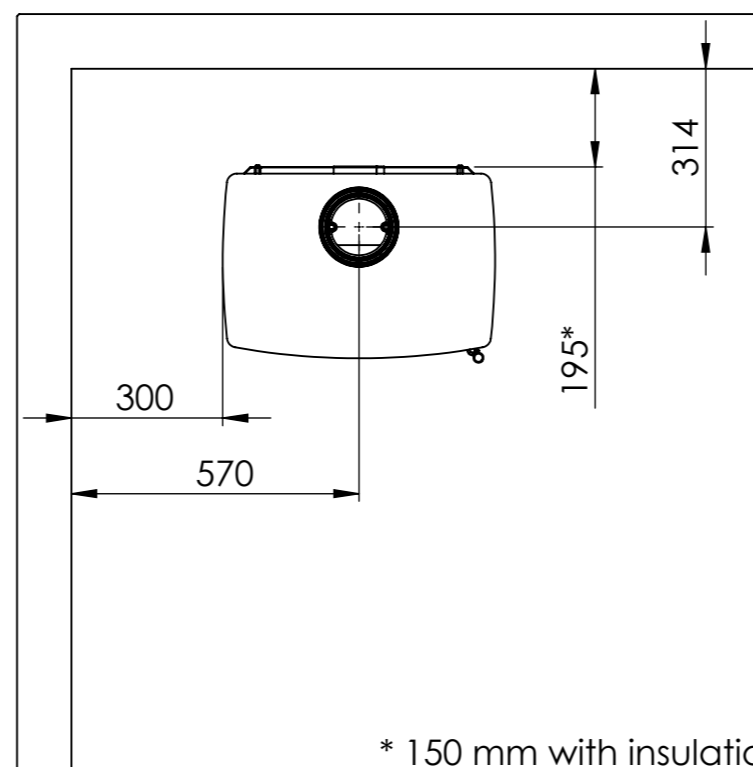

Serie	Inspire
Description	Inspire 45

* 150 mm with insulation/ shielding of the flue gas connector