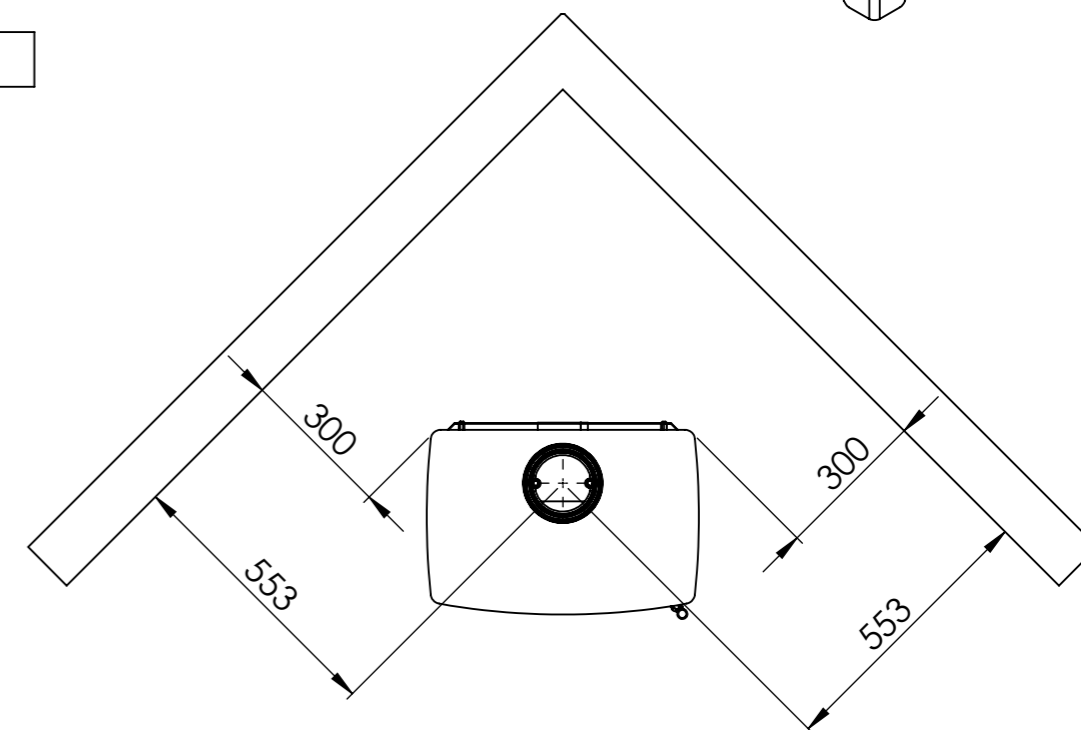

Serie	Inspire
Description	Inspire 45

* 150 mm with insulation/ shielding of the flue gas connector