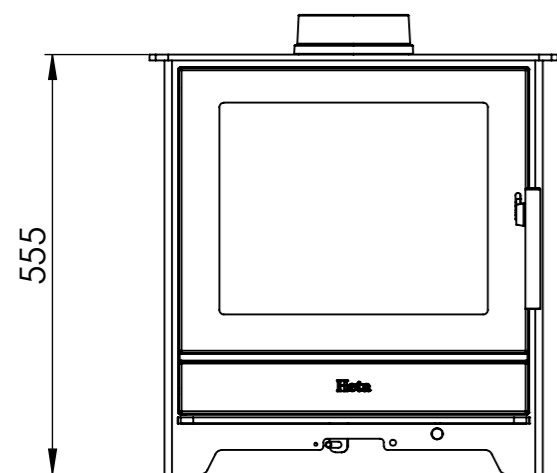

Serie	Inspire
Description	Inspire 45

* 150 mm with insulation/ shielding of the flue gas connector