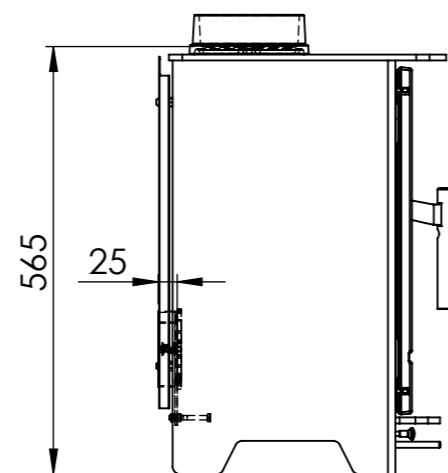

Serie	Inspire
Description	Inspire 45

* 150 mm with insulation/ shielding of the flue gas connector