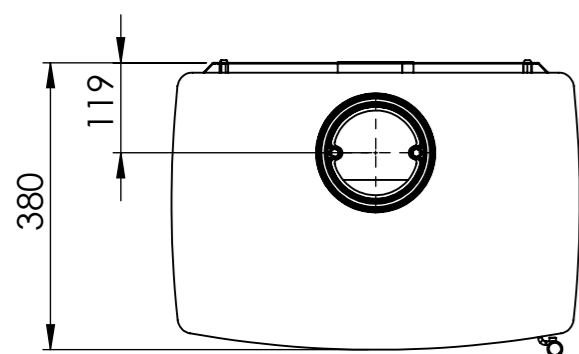

Serie	Inspire
Description	Inspire 45

* 150 mm with insulation/ shielding of the flue gas connector